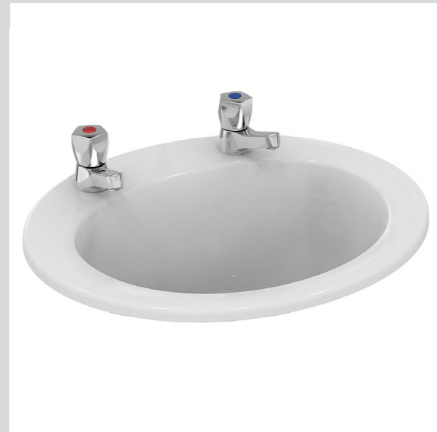

**Sandringham 21 wall hung WC\***  
V391001  
Requires Vepps WC Carrier

**Contour hygienic rimless urinal bowl**  
S611901 675mm height

**Contour urinal bowl**  
S611001 665mm height

**Sanura urinal bowl\***  
S610001 500mm height

**Urinal division with hanger and screw**  
S612001 675mm height

**Jasper Morrison 500mm vessel basin\***  
E621001 No tap hole

**Concept 430mm vessel basin\***  
E803901 1 tap hole

\*Could incur extended lead times, please contact our friendly sales team for further information

# Vepps Sanitaryware

**Franke stainless steel fully inset basin\***  
RNDH381 No tap hole

**Cherwell 21 380mm under-countertop basin\***  
S268701 No tap hole

**Durasein Solid Surface integrated basin\***  
RLA104A No tap hole

**Profile 21 500mm semi-recessed basin**  
S249201 1 tap hole

**Profile 21 500mm semi-recessed basin**  
S249401 2 tap holes

**Sandringham 21 500mm semi-recessed basin\***  
E895801 1 tap hole

**Sandringham 21 500mm countertop basin**  
E895201 1 tap hole