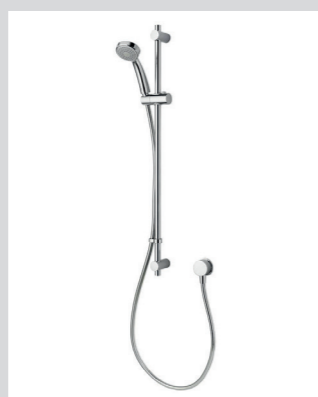

Armaglide 2 shower kit
B9306AA